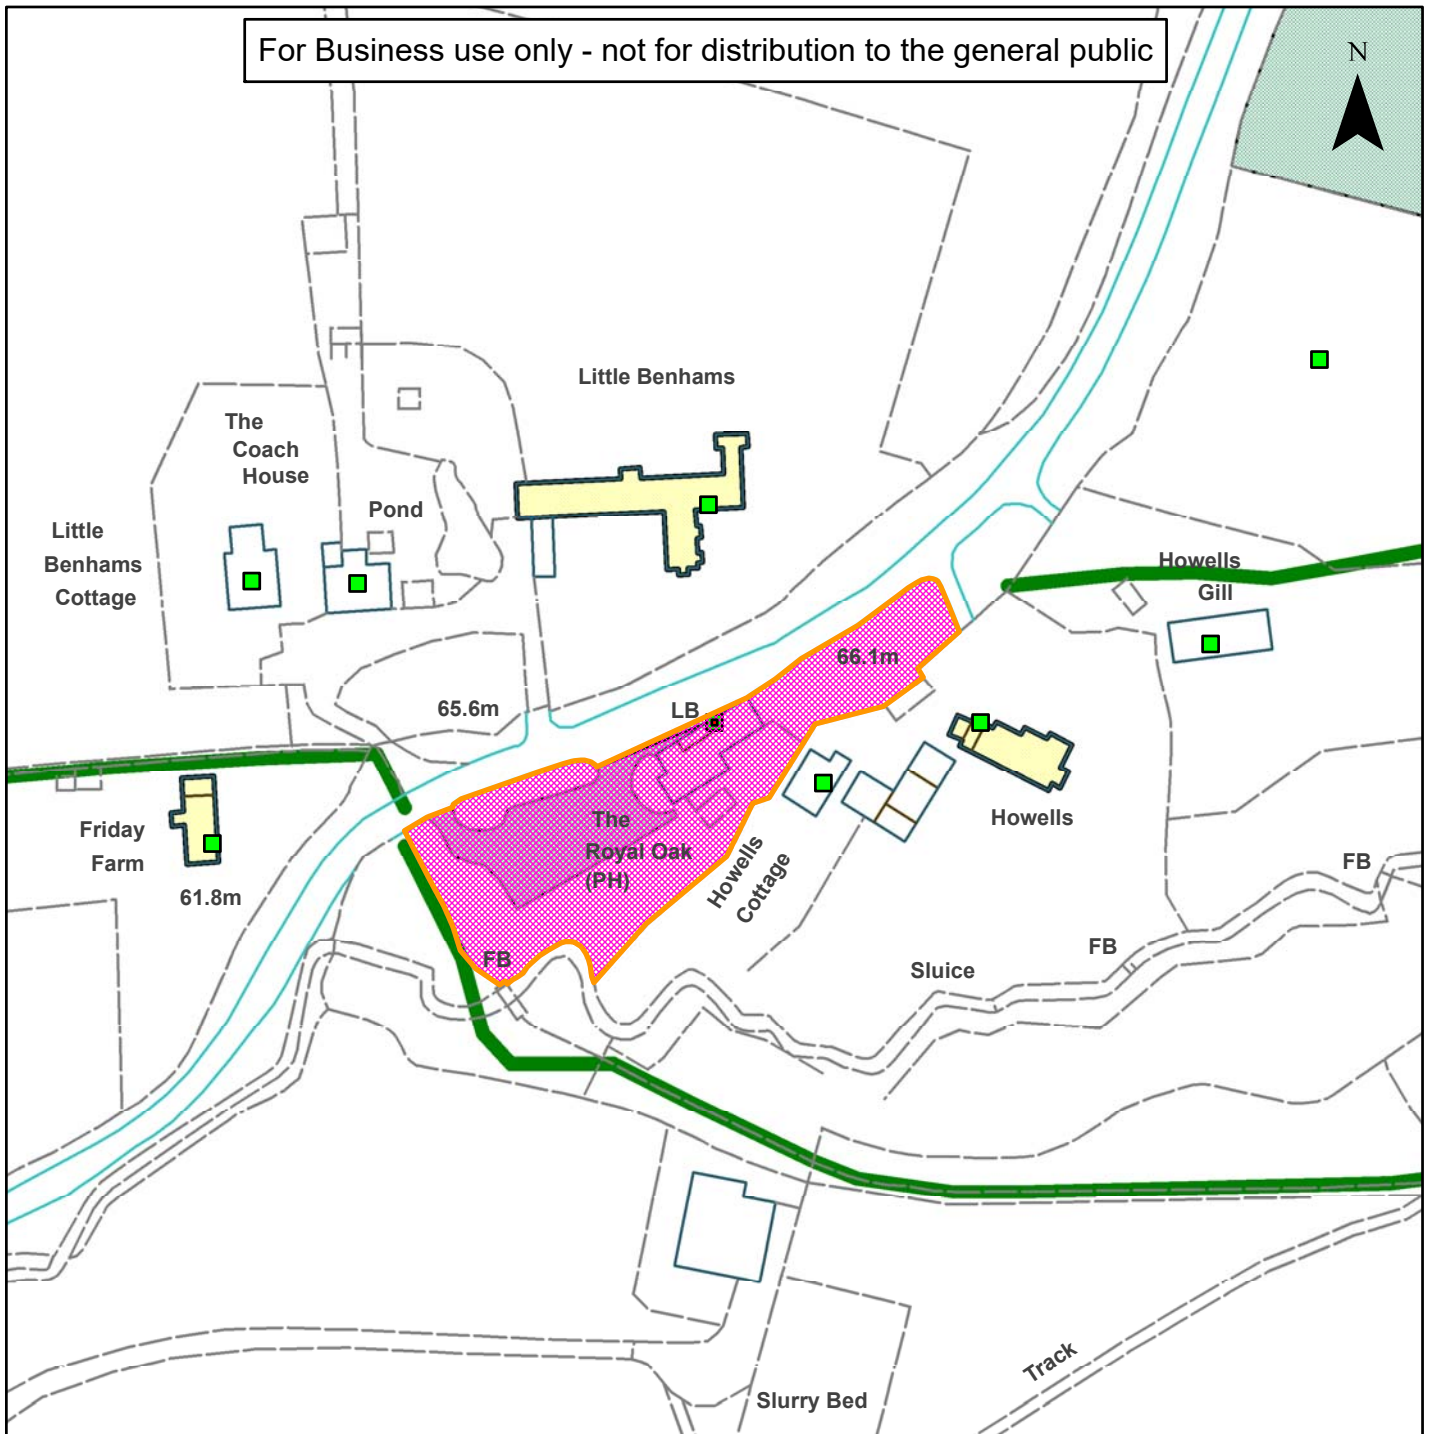

Not Set

For Business use only - not for distribution to the general public

Scale: 1:1,250

Reproduced from the Ordnance Survey map with permission of the Controller of Her Majesty's Stationery Office © Crown Copyright 2012.

Unauthorised reproduction infringes Crown Copyright and may lead to prosecution or civil proceedings.

Organisation	Horsham District Council
Department	
Comments	Not Set
Date	22/02/2018
MSA Number	100023865